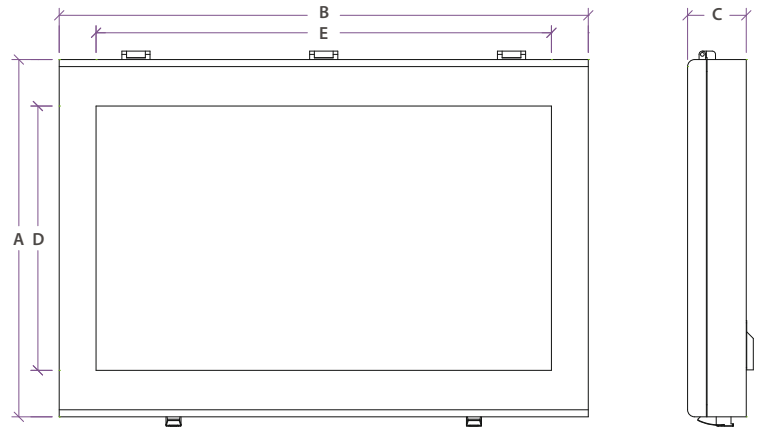

SPECIFICATIONS

AVAILABLE IN 5 SIZES

	AL-OENC-42	SL-OENC-50	SL-OENC-55	SL-OENC-65	SL-OENC-75
	42in.	50in.	55in.	65in.	75in.
Suits TV/Displays	Up to 42 inches	46-50 inches	52-55 inches	60-65 inches	70-75 inches
Configuration	Landscape	Landscape	Landscape	Landscape	Landscape
Surge Protected Power	Yes	Yes	Yes	Yes	Yes
Cooling System	Filtered Airflow Thermostatically controlled 3 Turbine Fans	Filtered Airflow Thermostatically controlled 4 Turbine Fans	Filtered Airflow Thermostatically controlled 4 Turbine Fans	Filtered Airflow Thermostatically controlled 6 Turbine Fans	Filtered Airflow Thermostatically controlled 6 Turbine Fans
Protective Screen	Acrylic	Acrylic	Acrylic	Acrylic	Acrylic
Optional AR Acrylic	Yes	Yes	Yes	Yes	Yes
Optional AR Glass	Yes	Yes	Yes	No	No
VESA Mount	300 x 500	400 x 600	400 x 600	400 x 600	No
Locking	Double Lock	Double Lock	Double Lock	Triple Lock	Triple Lock
Chassis	Mild Steel	Mild Steel	Mild Steel	Mild Steel	Mild Steel
Optional Galvanised	Yes	Yes	Yes	Yes	Yes
Optional 316 Stainless	Yes	Yes	Yes	Yes	Yes
Powder Coat	Matte Black	Matte Black	Matte Black	Matte Black	Matte Black
Physical Dimensions					
Height (A)	761mm	890mm	950mm	1075mm	1074mm
Width (B)	1127mm	1310mm	1420mm	1640mm	1790mm
Depth (C)	125mm	125mm	125mm	125mm	128mm
Screen Dimensions					
Height (D)	563mm	695mm	755mm	880mm	974mm
Width (E)	970mm	1150mm	1258mm	1478mm	1690mm
Weight	45kg	55kg	60kg	72kg	88kg